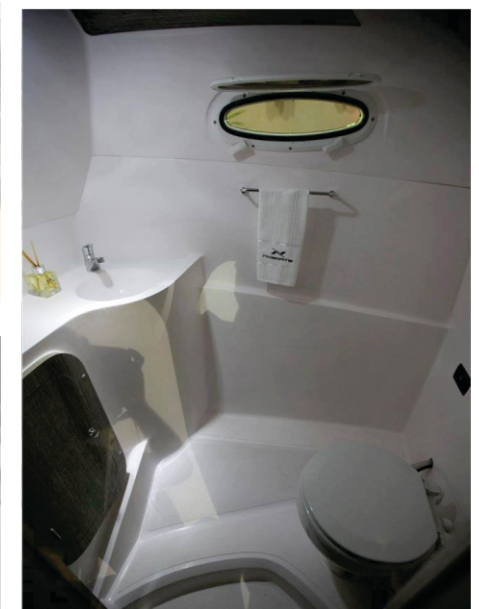

THE FREEDOM AND COMFORT YOU EXPECT FROM A DAY-CRUISE.

LOA: 27'2" (8.27m)
HIGH: 9'9" (2.97m)
BEAM: 9'1" (2.78m)
HULL DRAFT: 17" (0.43m)
FUEL CAPACITY: 87 gal. (330L)
FRESH WATER CAPACITY: 32 gal. (120L)

POWER OPTIONS

MERCURISER AND VOLVO INBOARD ENGINES (SINGLE)
from 250HP up to 380HP
MERCURY OUTBOARD ENGINES (SINGLE OR TWIN)
from 200HP up to 600HP

FEATURES AVAILABLE FOR THIS BOAT

- Premium Sound System.
- Hidden Trash can.
- Wide Spaces Under the Seats.
- NX Stainless steel cleats.
- Aft shower.
- Stainless steel Branded NX Safety Gate.
- Aft anchor box.
- Wide Swim Platform.
- Gourmet area with Sink.
- BBQ Grill
- Aft three Steps ladder with handle.
- Stainless Steel Bow Boat Railings.
- Spacious Ice Chest.
- Multiple Stainless Steel Cup Holders.
- Bathroom Porthole.
- Recessed LED Lighting System.
- Cockpit Teak Accent Table.
- Retractable Submersible Swim Platform
- Fully Equiped Bathroom.
- Exclusive NX Design Dashboard.
- Custom NX Steering Wheel.
- Cockpit table.
- Microwave
- Refrigerator
- CUMMINS Generator
- Bimini or Hard Top
- Joystick System
- SkyHook
- ...and much much more!

PREMIUM FINISH

Sales

+1 754 268 0125

sales@nxboatsusa.com

www.nxboatsusa.com